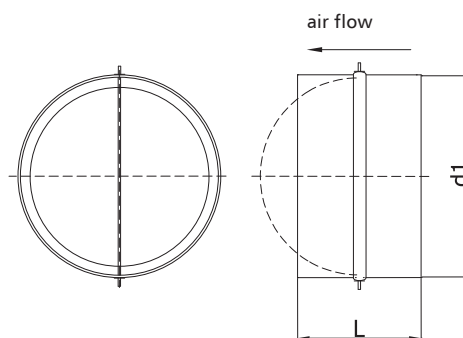

Description

The DAOS damper has aluminium lamellae which open during the air flow in one direction and close when air is draught back. When no air is flowing, the lamellae are maintained in vertical position using a spring.

Example identification

Product code: DAOS- aaa

type _____
 $\varnothing d_1$ _____

Dimensions

$\varnothing d_1$ rated [mm]	L [mm]	weight [kg]
80	88	0,11
100	88	0,14
125	88	0,17
150	88	0,20
160	88	0,21
200	88	0,27
250	128	0,43
315	128	0,54
355	198	0,88
400	198	0,99
450	248	1,39
500	248	1,54

* diameters of up to $\varnothing 560$ mm are available upon request